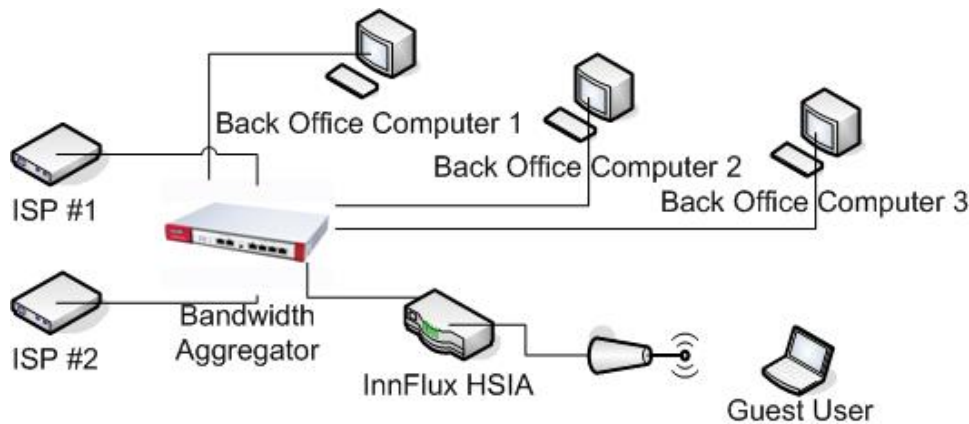

Guests are demanding more speed and reliability...

Do you have enough?

Features of InnFlux Bandwidth Aggregation Service

- Combine the speed of two ISPs**
Combine the speed of two ISPs without paying for expensive T1 ISP service
- ISP Failover option provides ultimate uptime**
When one ISP fails, our aggregator automatically sends all traffic to the other connection
- Upsell bandwidth**
Limit guests to a certain speed and sell them faster speeds
- Aggregator doubles as a back-office VPN router**
Replace your existing router with an ultra high-end router. Allows VPN sessions into and out of your network for maximum flexibility
- Traffic Policies**
Allows you to pre-determine which kinds of traffic travel on which connection by default

Bandwidth Aggregator

Costs:

- Setup**
\$1100 plus \$100 per back office computer
- Monthly**
\$.50 per room. (minimum \$50/monthly)
- Additional Back Office Work**
Billable at InnFlux normal hourly rates